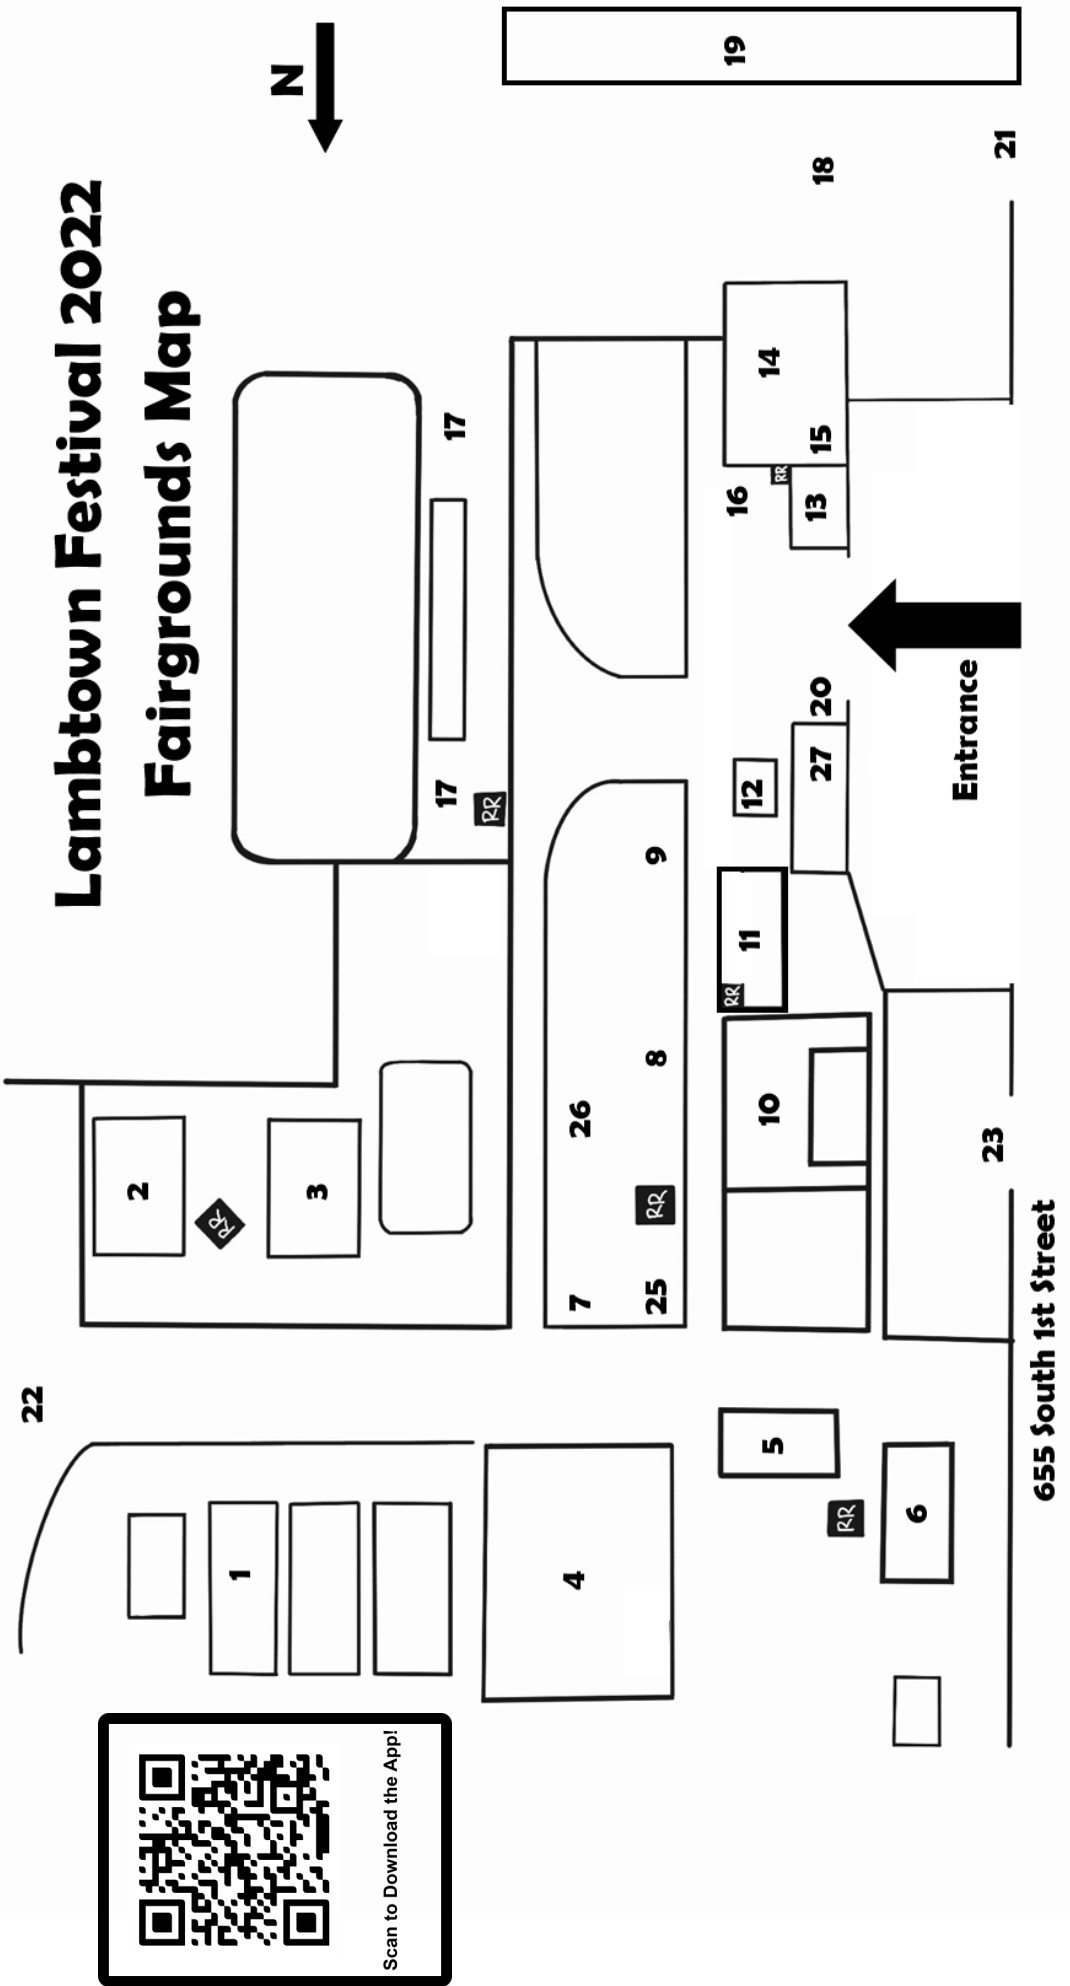

Lambtown Festival 2022 Fairgrounds Map

- | | | | |
|----------------------------|-----------------------|---|-------------------------------|
| 1. Sheep to Shawl Barn | 8. EATS Row | 15. Madden Hall Kitchen | 22. F Gate (Sheep Exhibitors) |
| 2. Sheep Barn | 9. Woolly Adventures | 16. Madden Hall Lawn | 23. B Gate |
| 3. Sheep Demo Barn | 10. Demo Stage | 17. Tent Camping | 24. Parking Lot |
| 4. The Grove | 11. Denverton Hall | 18. Vendor/Camper Parking | 25. First Aid |
| 5. East Classroom Building | 12. Information Booth | 19. RV Camping | 26. Hay Bale Maze |
| 6. West Classroom Building | 13. Madden Hall Annex | 20. ATM (inside front gate) | 27. Admission |
| 7. Non-Profit Booths | 14. Madden Hall | 21. D Gate (Vendors/Campers) RR = Restrooms | |

Scan to Download the App!

Saturday, October 1st		Location
9:00 AM	Gates Open	
	Denverton and Madden Vendor Halls Open	
	Workshops Begin	Classroom Buildings
	Skeins and Textiles Entry Drop Off	East Classroom Building
10:00 AM	Wooly Adventures Opens	Wooly Adventures Tent
	Sheep Dog Demo	Sheep Demonstration Barn
	Wool and Fine Fiber Show Begins	Madden Dining Hall
10:30AM	Stitch Marker Swap	Madden Hall Lawn
11:00 AM	Sheep Shearing Demo	Sheep Demonstration Barn
12:00 PM	Sheep Dog Demo	Sheep Demonstration Barn
	Judging: Knit and Crochet Items	Demo Stage
1:00 PM	Sheep Shearing Demo	Sheep Demonstration Barn
	Afternoon Workshops Begin	Classroom Buildings
2:00 PM	Sheep Dog Demo	Sheep Demonstration Barn
	BIPOC Meetup	West Classroom Building
3:00 PM	Sheep Shearing Demo	Sheep Demonstration Barn
	Wool and Fine Fiber Sale Begins	Madden Dining Hall
4:00 PM	Sheep Dog Demo	Sheep Demonstration Barn
5:00 PM	Vendor Halls Close	
	Festival Closes	